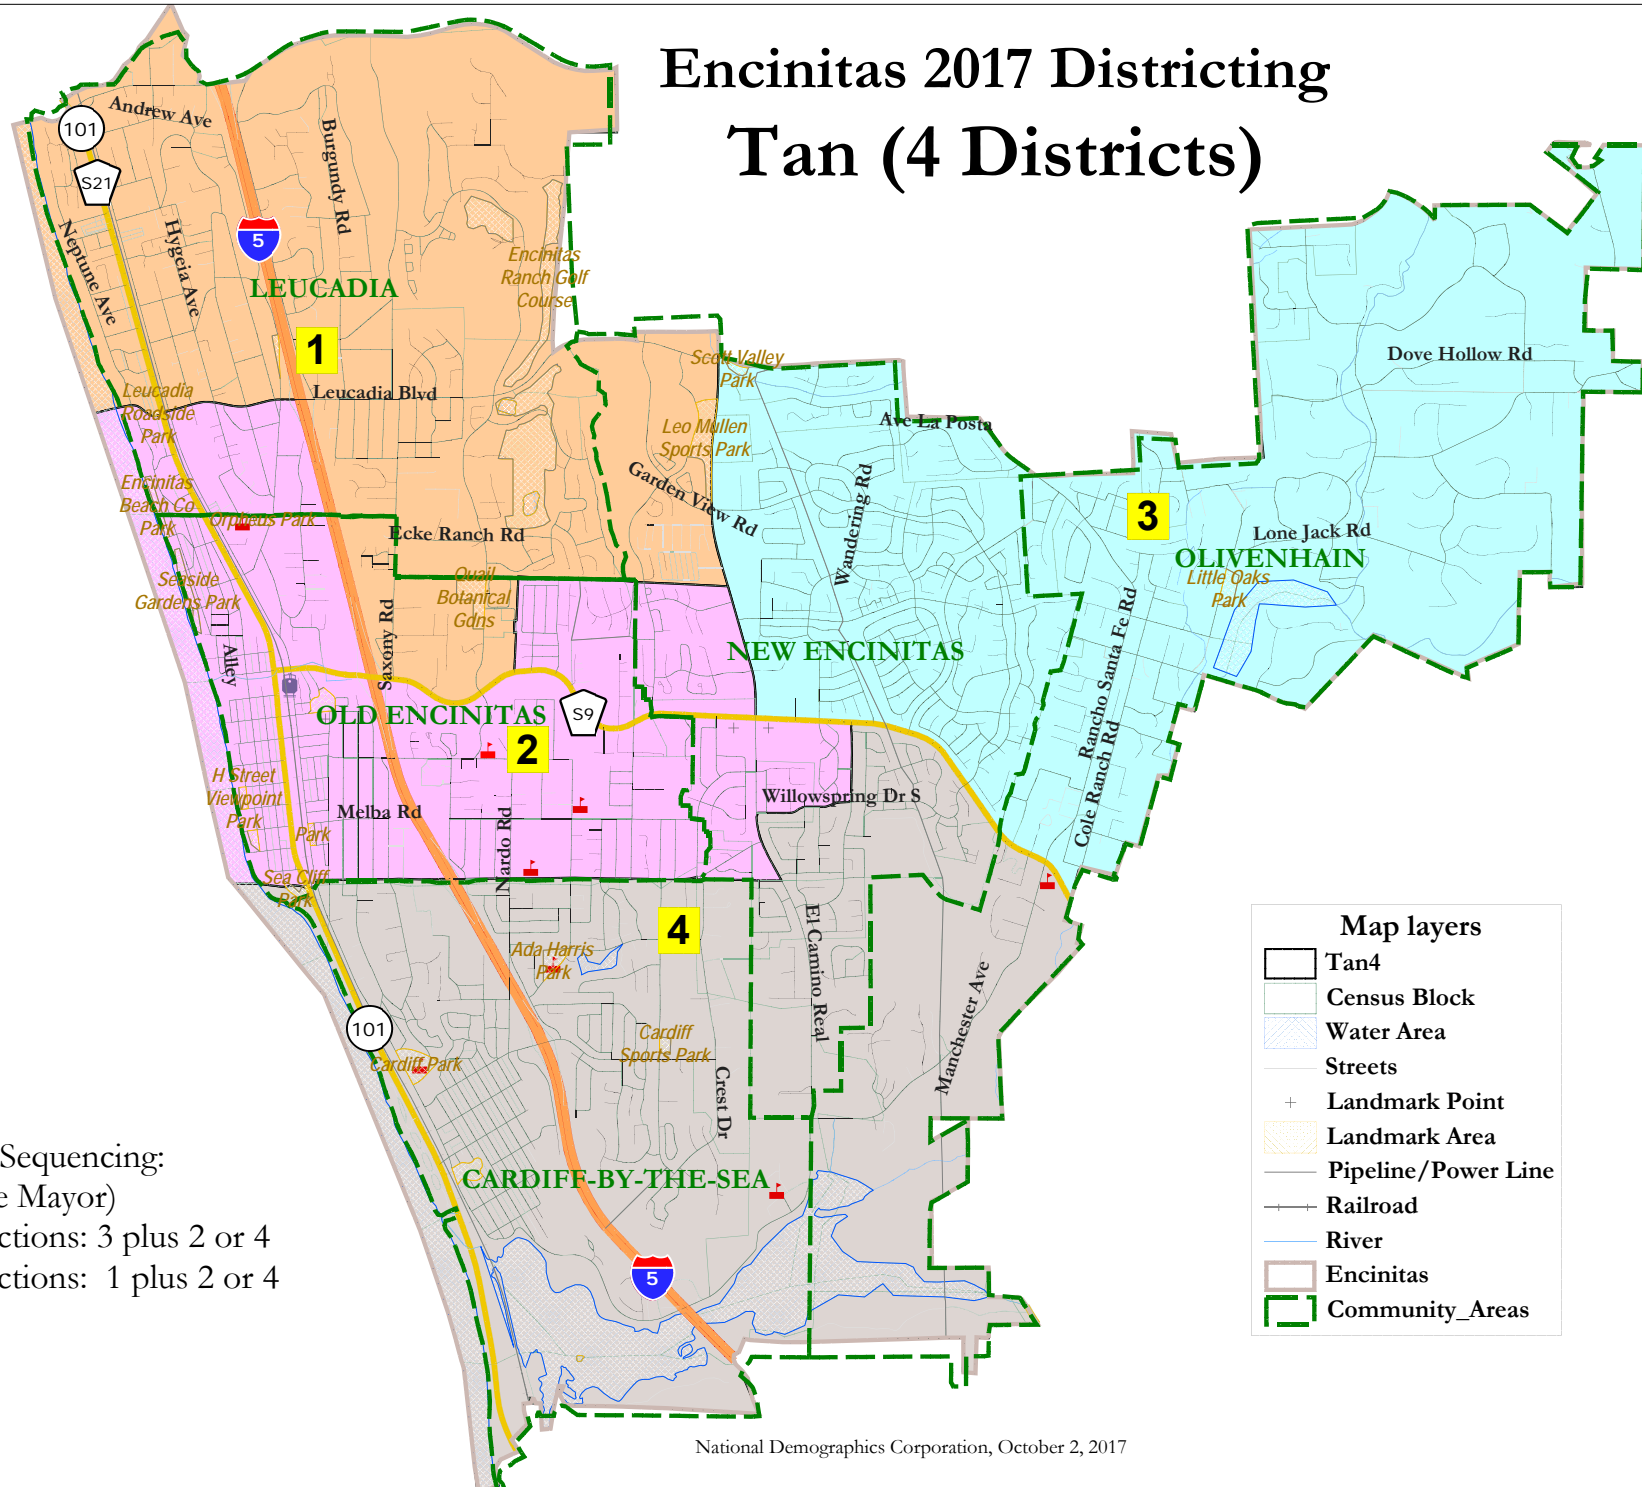

Encinitas 2017 Districting Tan (4 Districts)

Election Sequencing:
(At-Large Mayor)
2018 Elections: 3 plus 2 or 4
2020 Elections: 1 plus 2 or 4

Map layers	
	Tan4
	Census Block
	Water Area
	Streets
	Landmark Point
	Landmark Area
	Pipeline/Power Line
	Railroad
	River
	Encinitas
	Community_Areas