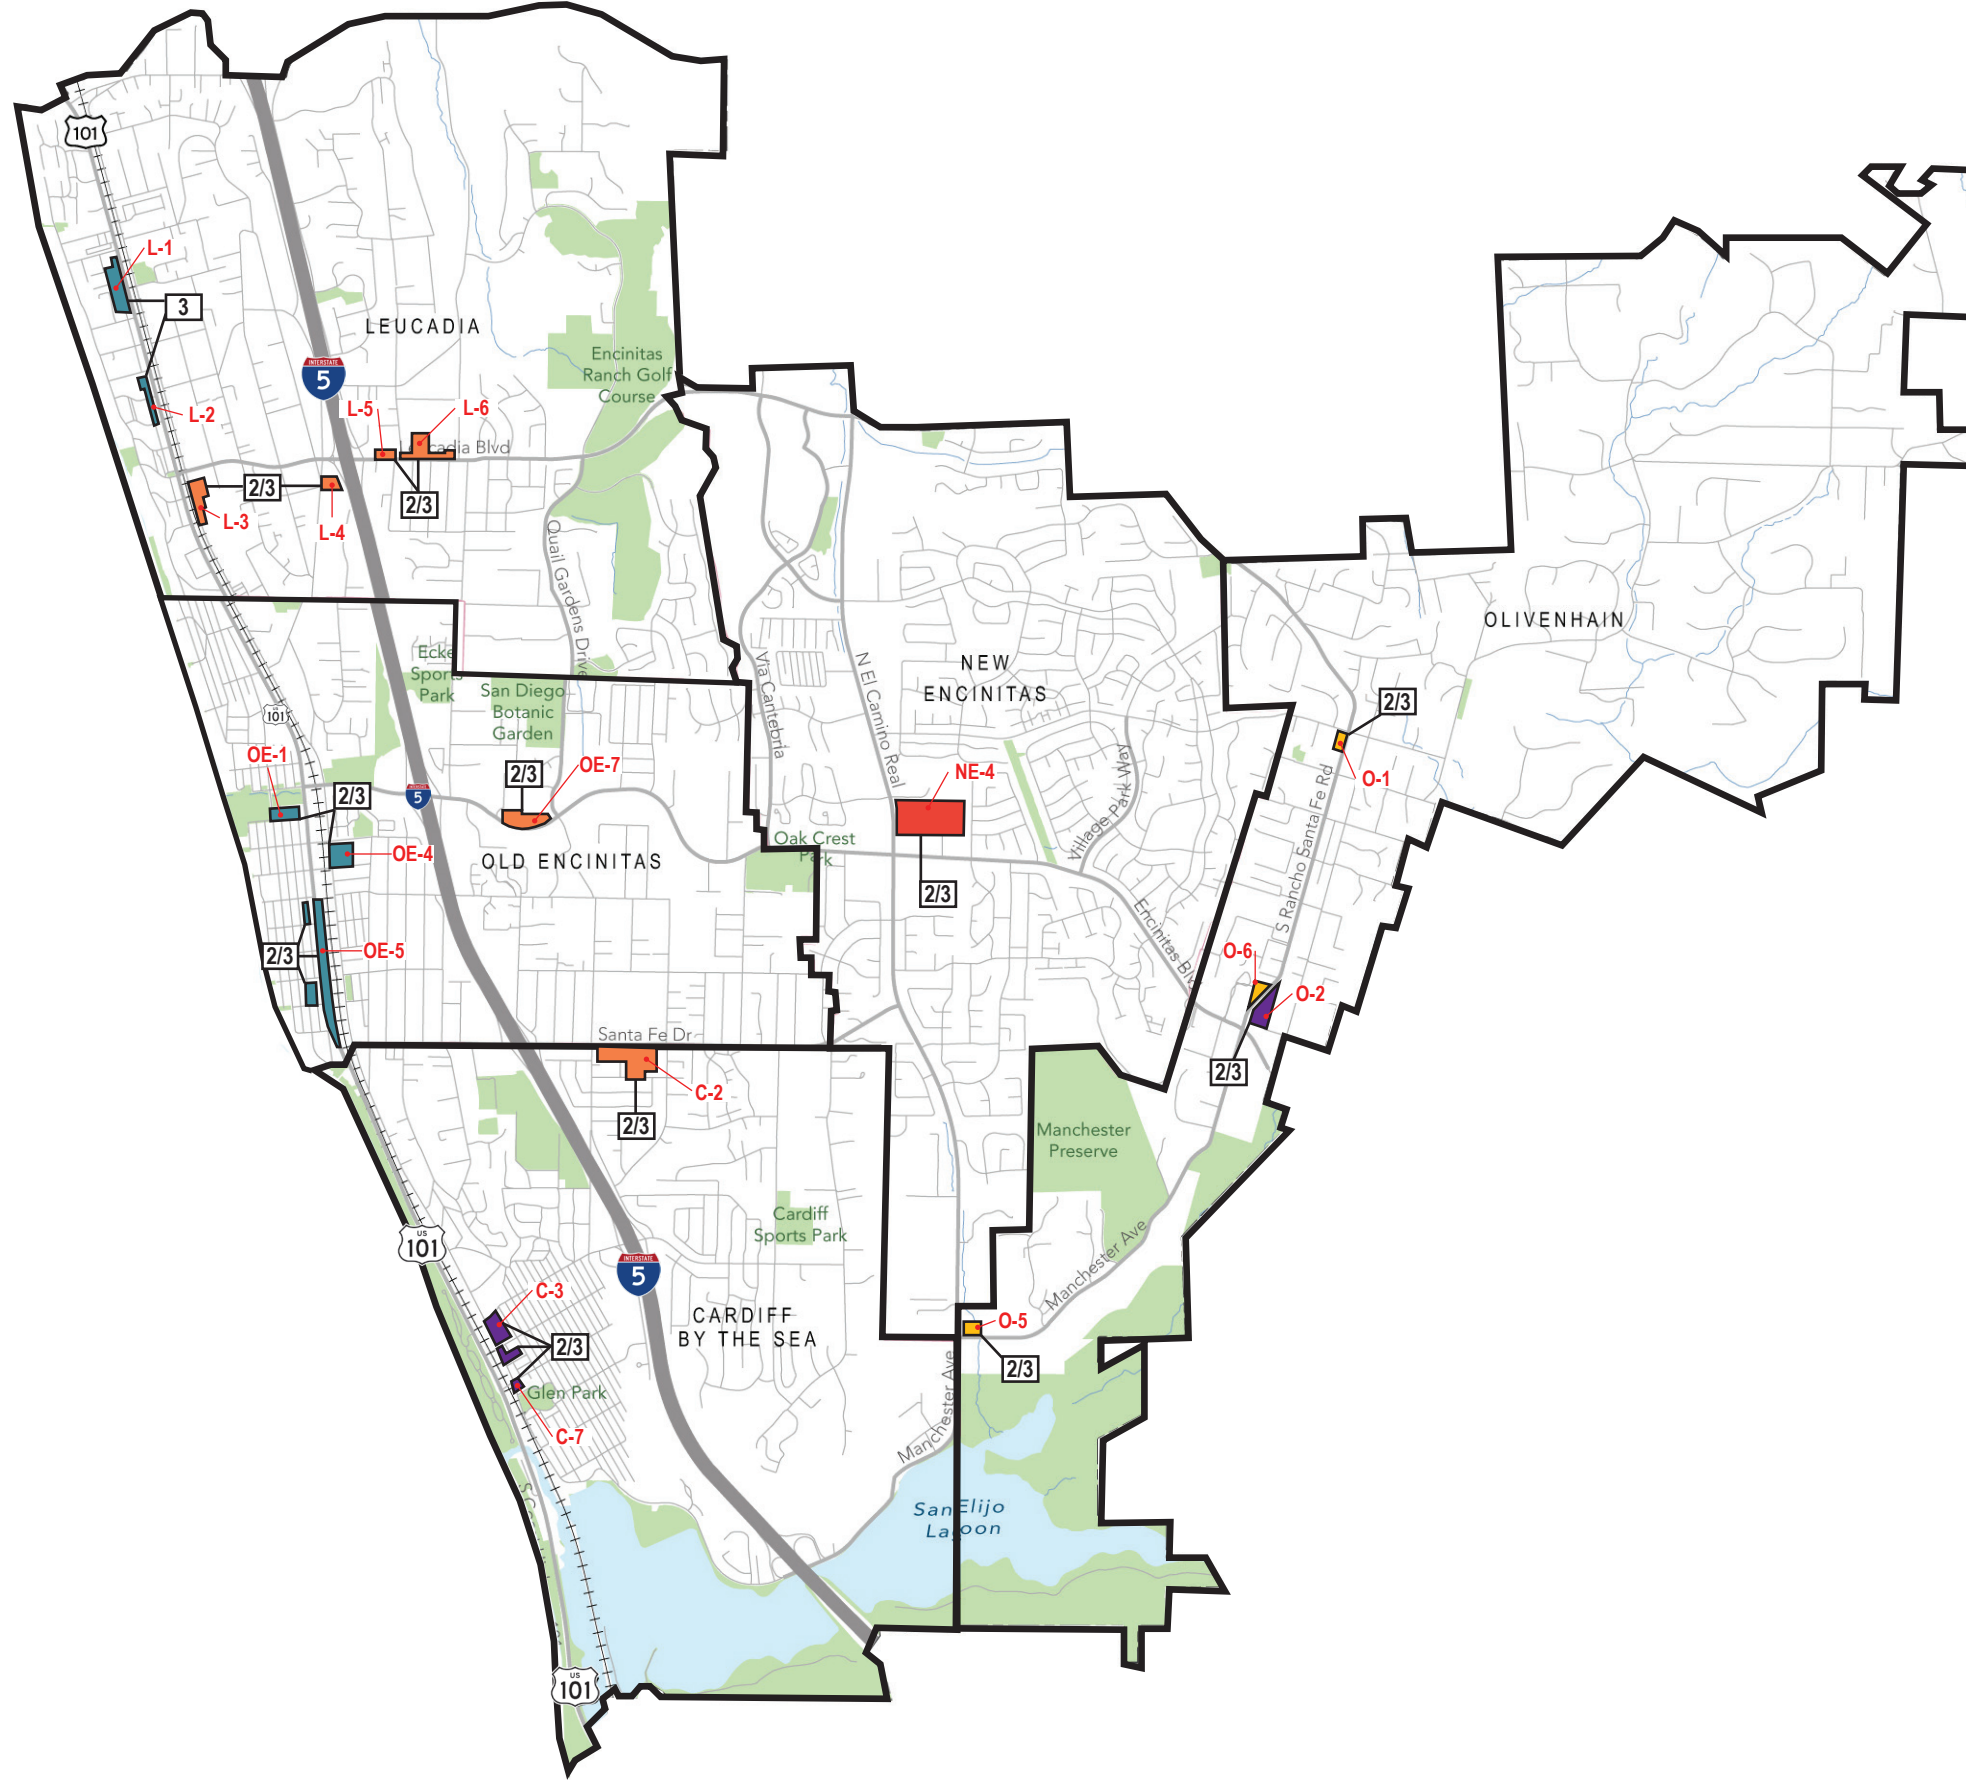

@HOME in Encinitas

Appendix O: Ready-Made Results Map

READY-MADE: MIXED USE PLACES

- MAIN STREET/MIXED USE - SMALL SITE
- NEIGHBORHOOD CENTER/MIXED USE - LARGE SITE
- VILLAGE CENTER MIXED USE - MEDIUM SITE
- RESIDENTIAL INFILL - MEDIUM TO LARGE SITE
- RESIDENTIAL INFILL - SMALL SITE
- 2/3 2 & 3-STORIES
- 3 3-STORIES