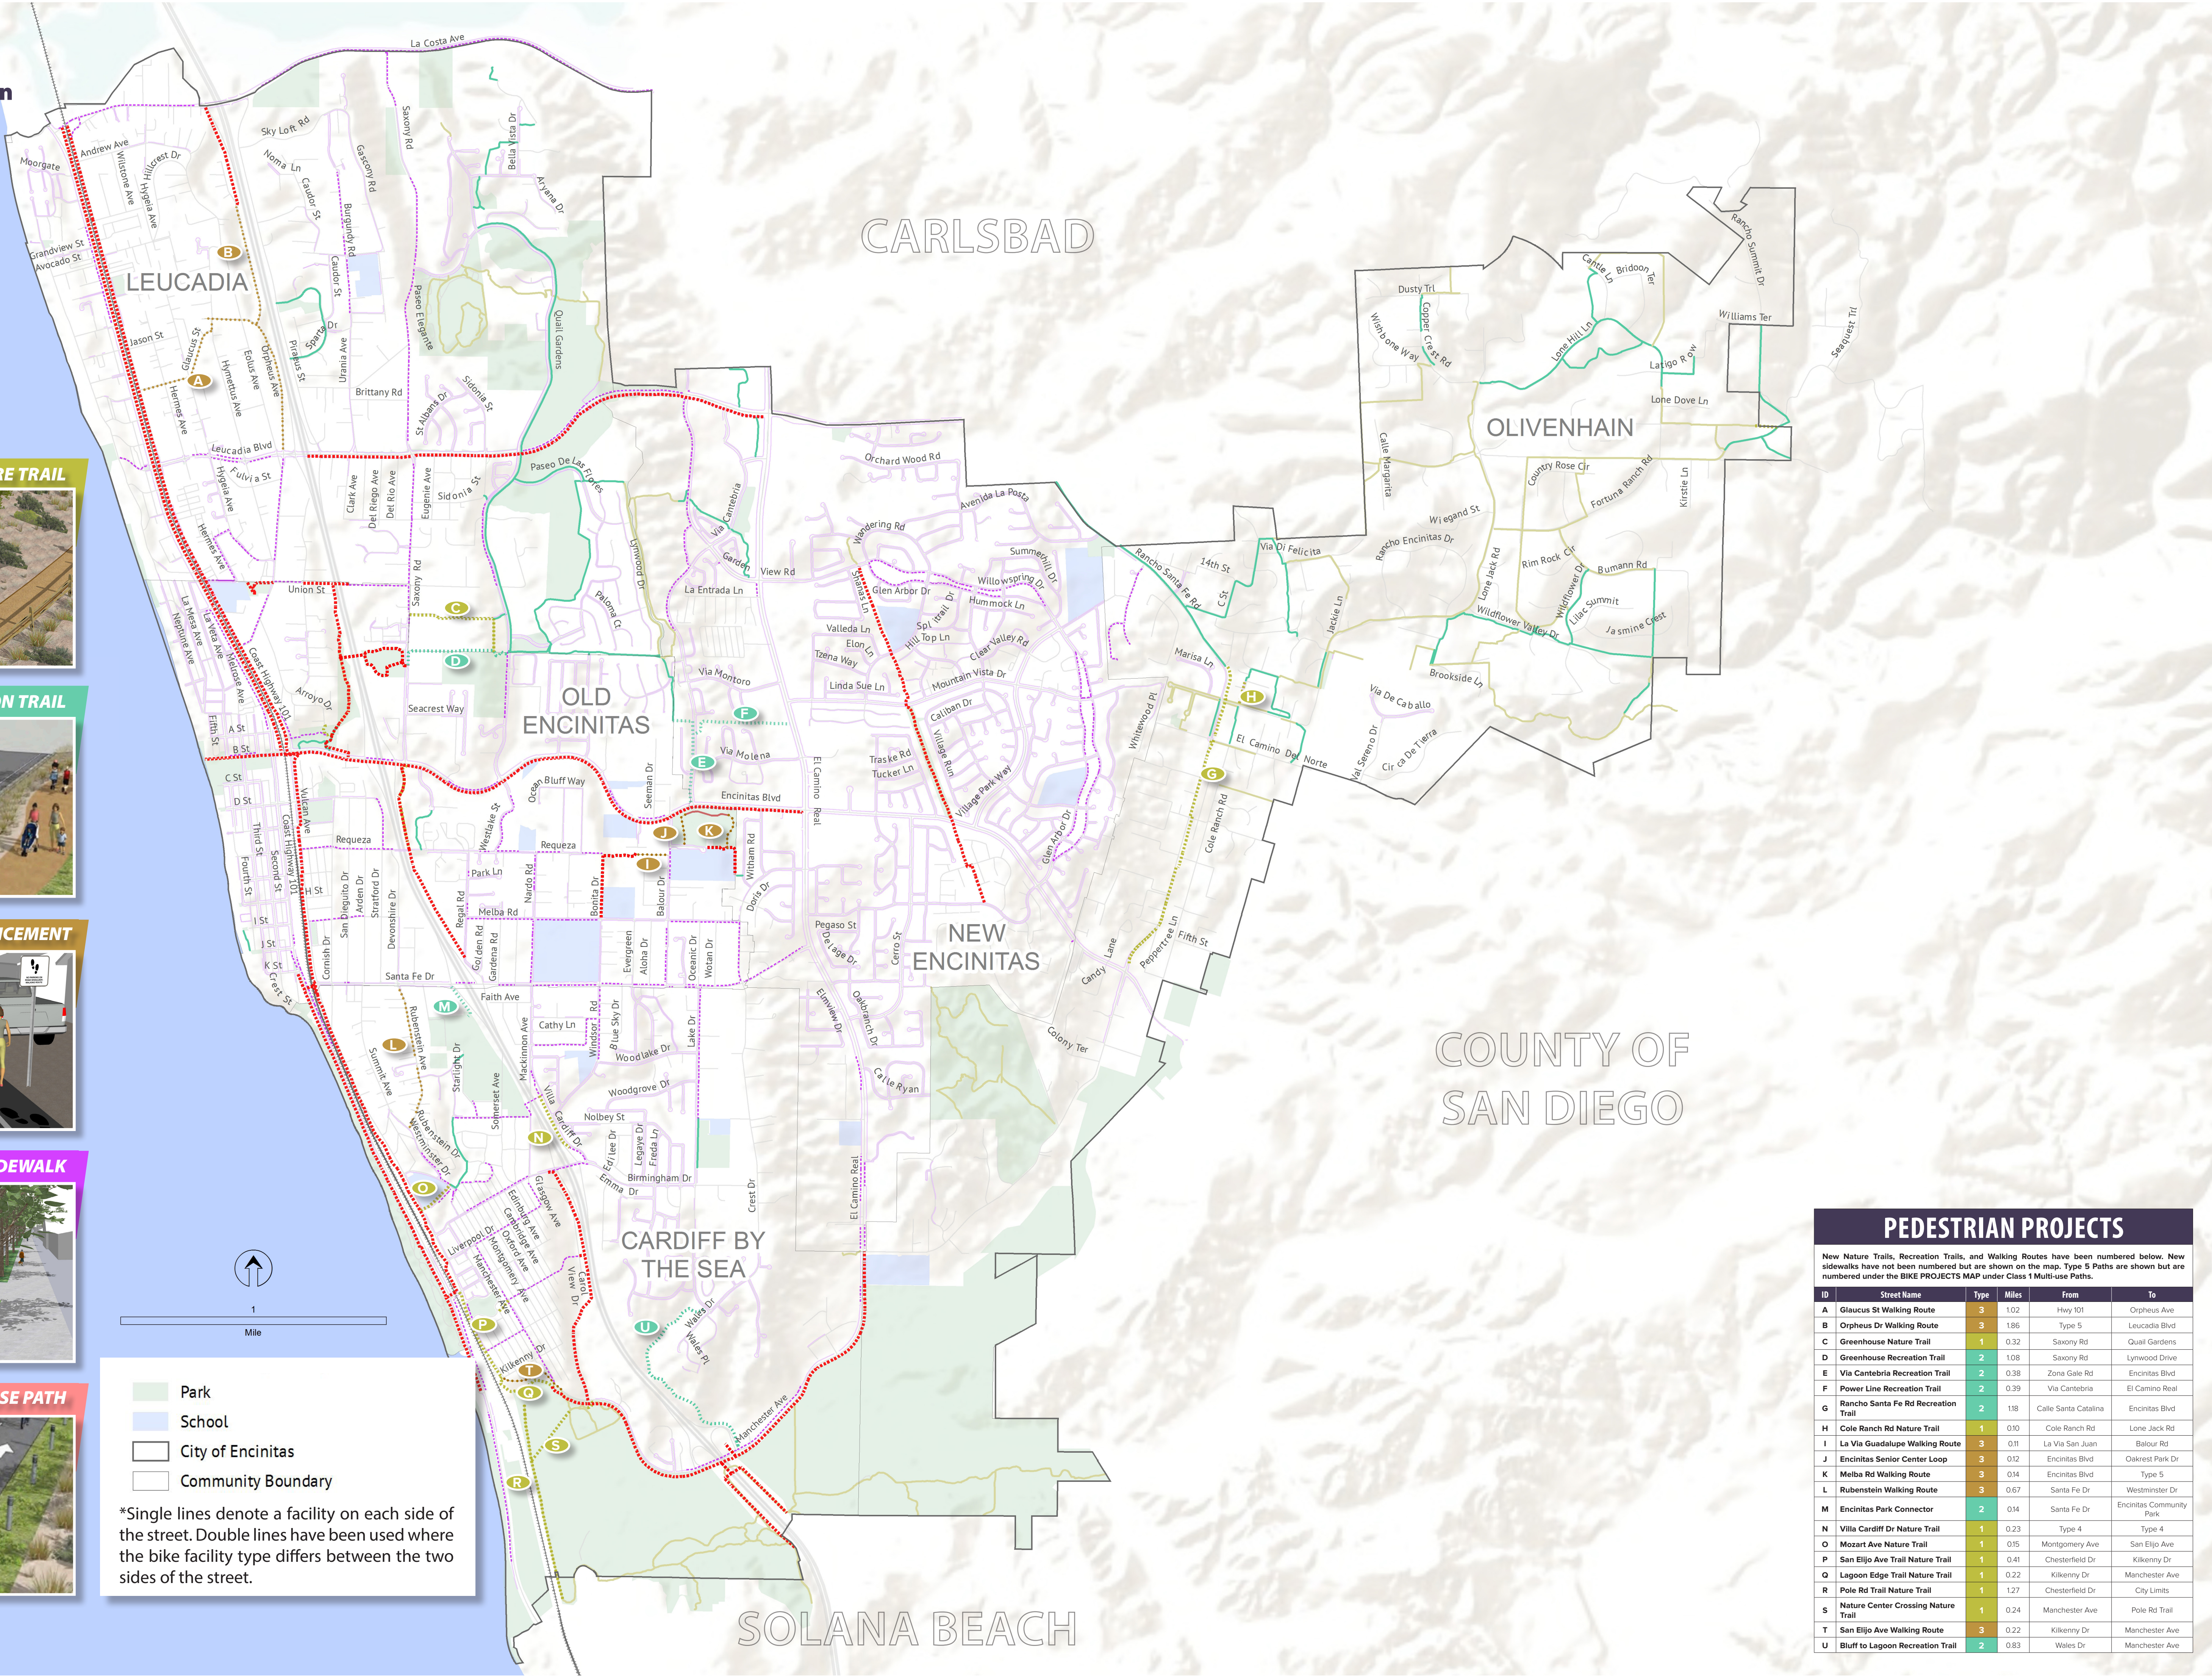

City of Encinitas Active Transportation Plan

Pedestrian Facilities

TYPE 1 NATURE TRAIL

1

Existing

Proposed

TYPE 2 RECREATION TRAIL

2

Existing

Proposed

TYPE 3 ROAD EDGE ENHANCEMENT

3

Proposed

TYPE 4 SIDEWALK

4

Existing

Proposed

TYPE 5 MULTI-USE PATH

5

Existing

Proposed

- Park
- School
- City of Encinitas
- Community Boundary

*Single lines denote a facility on each side of the street. Double lines have been used where the bike facility type differs between the two sides of the street.

CARLSBAD

OLIVENHAIN

COUNTY OF
SAN DIEGO

SOLANA BEACH

PEDESTRIAN PROJECTS

ID	Street Name	Type	Miles	From	To
A	Glaucus St Walking Route	3	1.02	Hwy 101	Orpheus Ave
B	Orpheus Dr Walking Route	3	1.86	Type 5	Leucadia Blvd
C	Greenhouse Nature Trail	1	0.32	Saxony Rd	Quail Gardens
D	Greenhouse Recreation Trail	2	1.08	Saxony Rd	Lynwood Drive
E	Via Cantabria Recreation Trail	2	0.38	Zona Gale Rd	Encinitas Blvd
F	Power Line Recreation Trail	2	0.39	Via Cantabria	El Camino Real
G	Rancho Santa Fe Rd Recreation Trail	2	1.18	Calle Santa Catalina	Encinitas Blvd
H	Cole Ranch Rd Nature Trail	1	0.10	Cole Ranch Rd	Lone Jack Rd
I	La Via Guadalupe Walking Route	3	0.11	La Via San Juan	Bolour Rd
J	Encinitas Senior Center Loop	3	0.12	Encinitas Blvd	Oakrest Park Dr
K	Melba Rd Walking Route	3	0.14	Encinitas Blvd	Type 5
L	Rubenstein Walking Route	3	0.67	Santa Fe Dr	Westminster Dr
M	Encinitas Park Connector	2	0.14	Santa Fe Dr	Encinitas Community Park
N	Villa Cardiff Dr Nature Trail	1	0.23	Type 4	Type 4
O	Mozart Ave Nature Trail	1	0.15	Montgomery Ave	San Eljo Ave
P	San Eljo Ave Trail Nature Trail	1	0.41	Chesterfield Dr	Kilkenny Dr
Q	Lagoon Edge Trail Nature Trail	1	0.22	Kilkenny Dr	Manchester Ave
R	Pole Rd Trail Nature Trail	1	1.27	Chesterfield Dr	City Limits
S	Nature Center Crossing Nature Trail	1	0.24	Manchester Ave	Pole Rd Trail
T	San Eljo Ave Walking Route	3	0.22	Kilkenny Dr	Manchester Ave
U	Bluff to Lagoon Recreation Trail	2	0.83	Wales Dr	Manchester Ave