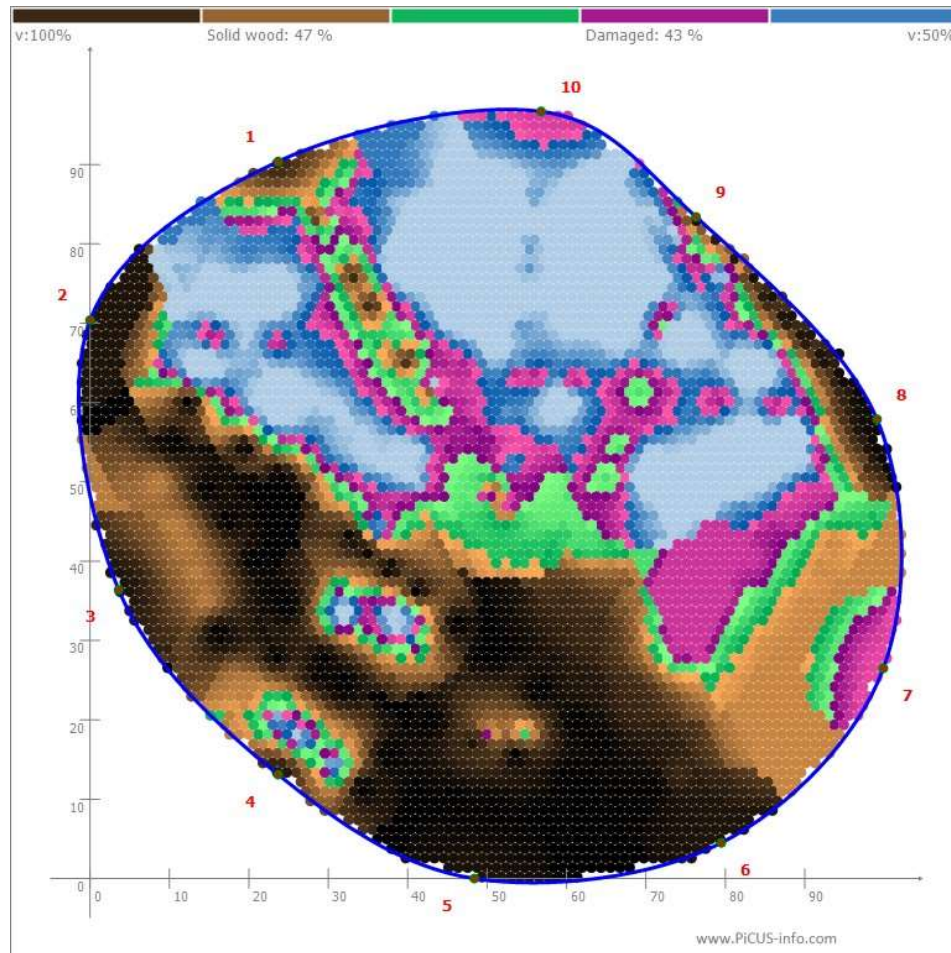

F-76A

Burl on west side of trunk of Tree F-76

Burl on west side of trunk of Tree F-76

Sulfur fungus fruiting body on burl on trunk of Tree F-76

Overview of Tree F-76

20544A

20544PWTree – Wound on east side of tree

20544PWTREE – Overview

20531A

View of recent large basal wound on trunk of Tree 20531

20531PWTREE – Overview

View of wounds on trunk of Tree 20531

View of wounds on trunk of Tree 20531

20506A

View of wounds on trunk of Tree 20506

20506PWTREE – Overview

View of sulfur fungus fruiting bodies on structural roots of Tree 20506

View of sulfur fungus fruiting body on structural roots of Tree 20506