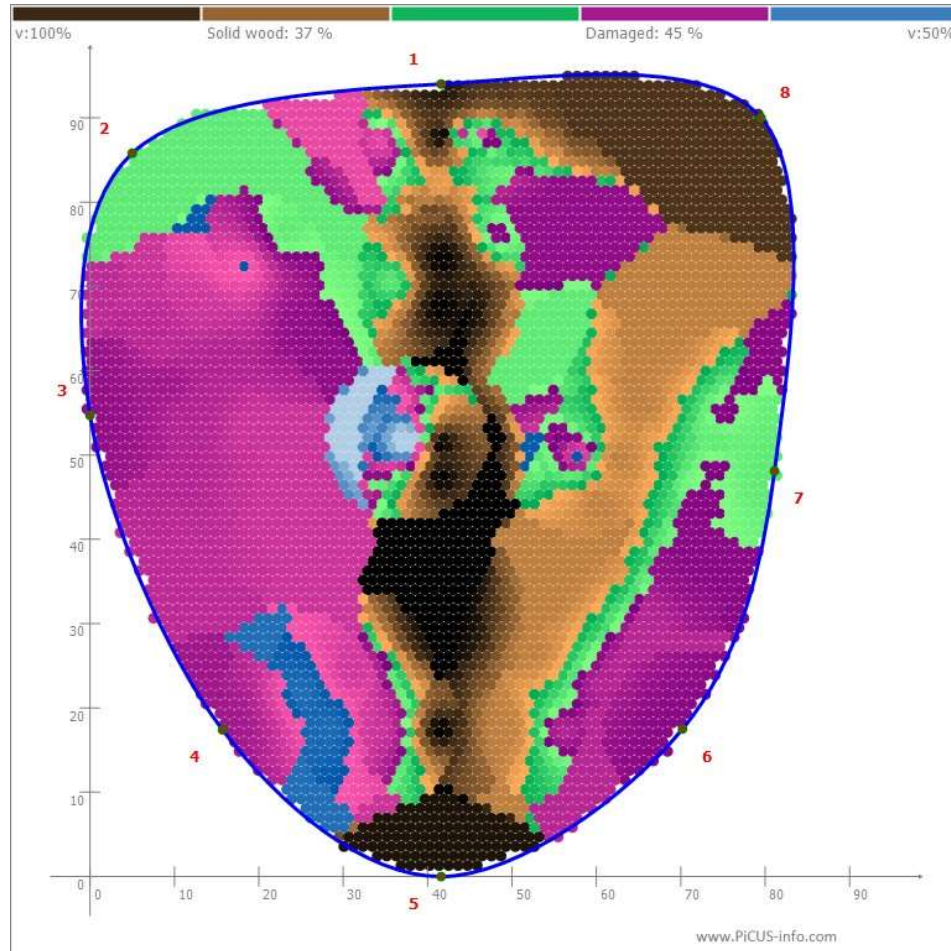

F-76A

Burl on west side of trunk of Tree F-76

Burl on west side of trunk of Tree F-76

Sulfur fungus fruiting body on burl on trunk of Tree F-76

Overview of Tree F-76

20544A

20544PWTree – Wound on east side of tree

20544PWTREE – Overview

20531A

View of recent large basal wound on trunk of Tree 20531

20531PWTREE – Overview

View of wounds on trunk of Tree 20531

View of wounds on trunk of Tree 20531

20506A

View of wounds on trunk of Tree 20506

20506PWTREE – Overview

View of sulfur fungus fruiting bodies on structural roots of Tree 20506

View of sulfur fungus fruiting body on structural roots of Tree 20506