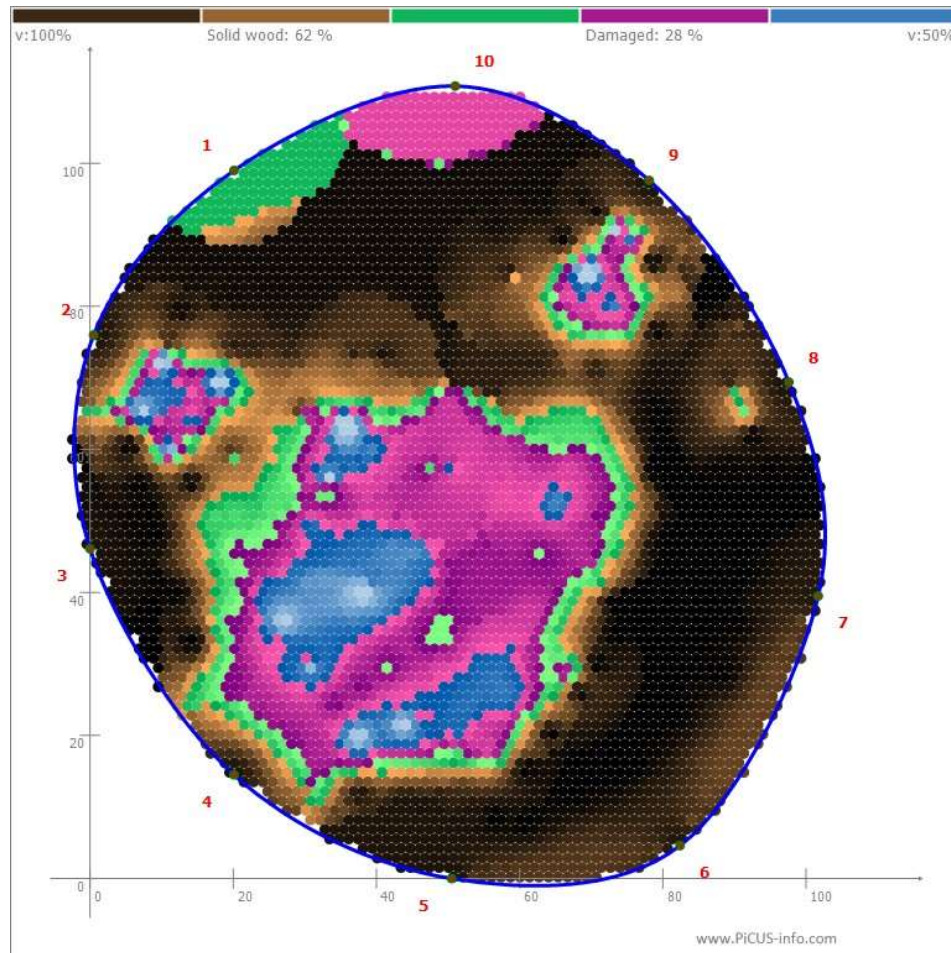

F-76A

Burl on west side of trunk of Tree F-76

Burl on west side of trunk of Tree F-76

Sulfur fungus fruiting body on burl on trunk of Tree F-76

Overview of Tree F-76

20544A

20544PWTree – Wound on east side of tree

20544PWTREE – Overview

20531A

View of recent large basal wound on trunk of Tree 20531

20531PWTREE – Overview

View of wounds on trunk of Tree 20531

View of wounds on trunk of Tree 20531

20506A

View of wounds on trunk of Tree 20506

20506PWTREE – Overview

View of sulfur fungus fruiting bodies on structural roots of Tree 20506

View of sulfur fungus fruiting body on structural roots of Tree 20506